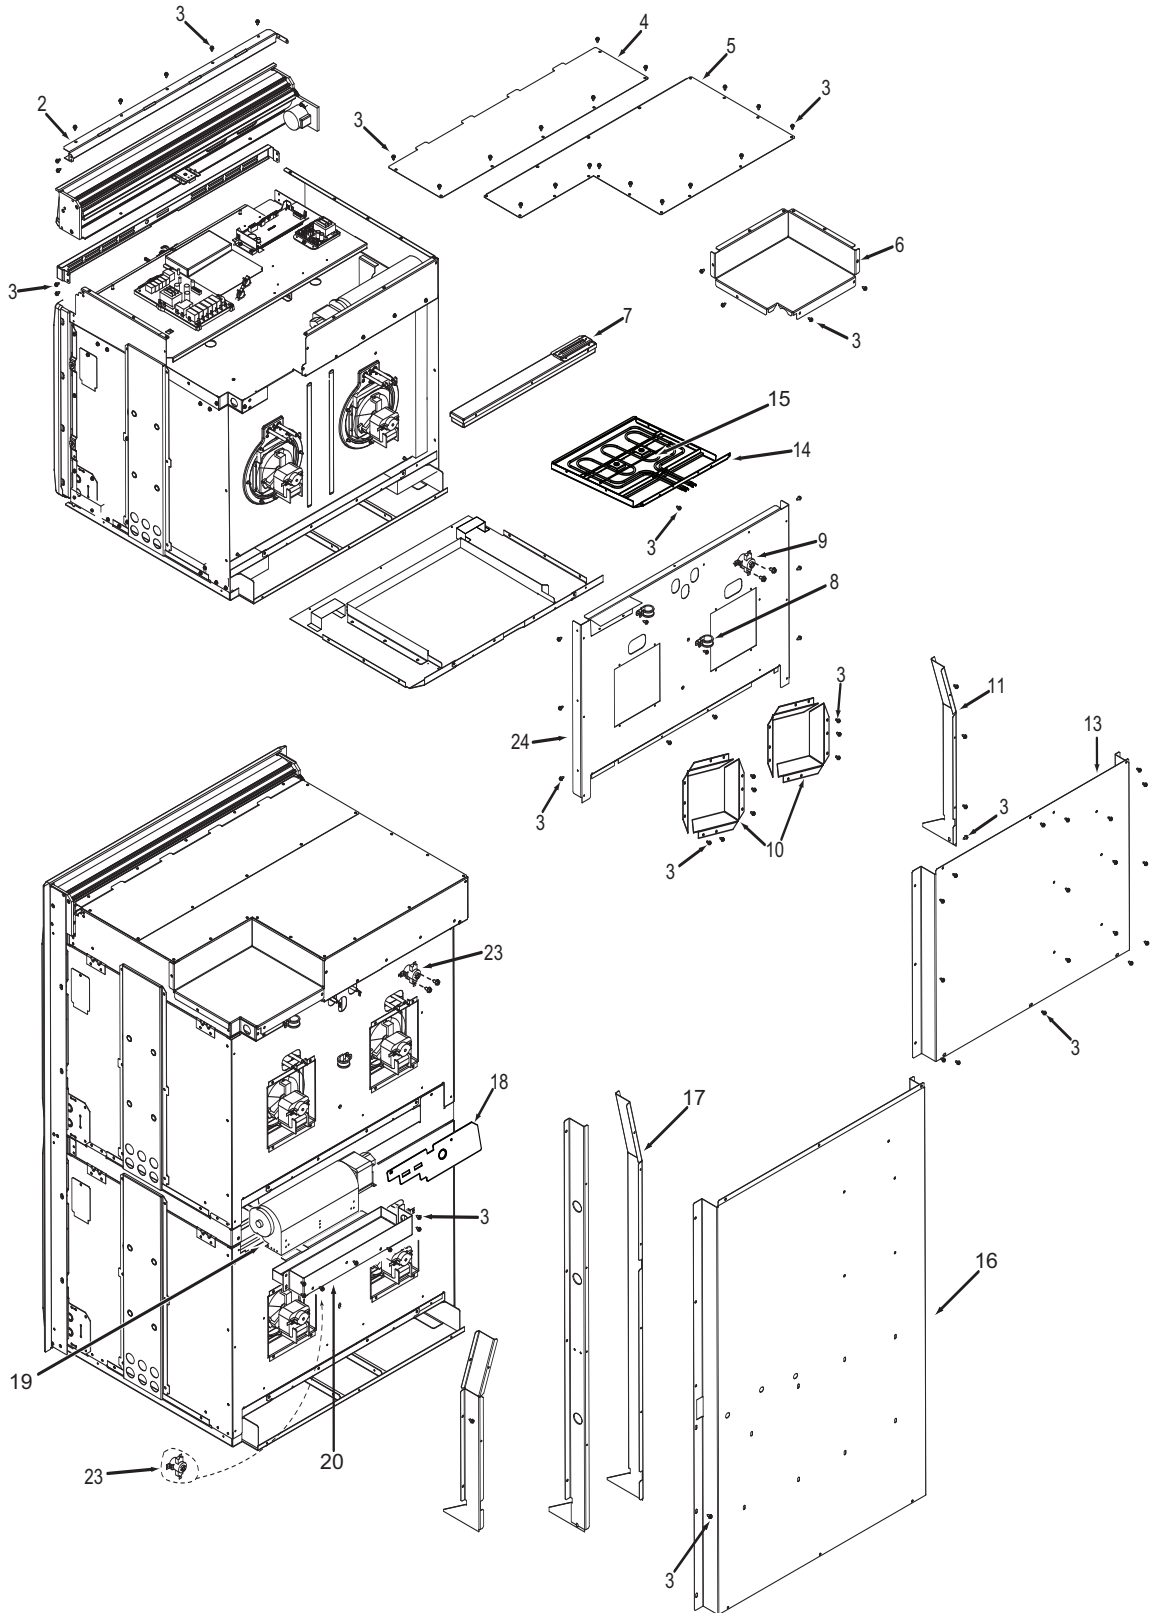

**Oven Door Exploded View  
Single and Double Oven**

**30" Back View Parts List  
Single and Double Oven**

<u>Ref #</u>	<u>Part #</u>	<u>Description</u>
1	N/A	
2	800382	Stiffener, Top Module
3	801542	Screw, 8-18x3/8"
4	808602	Panel, Upper, Front
5	808603	Cover, Rear, Top Module
6	808604	Cover, Small, Top Module
7	808660	Catalyst, Sub Assembly
8	808607	Strain Relief, Metal
9	811669	Switch, Thermostat
10	808607	Convection Fan Shrd, Wall Oven
11	808609	Channel, Divider, Side Exhaust
12	803074	Channel, Divider, Air, Single
13	808610	Panel, Back, Single Oven
14	808626	Bake, Pan Assembly
15	808605	Element, Bake
16	808617	Panel, Back, Double Oven
17	808614	Channel, Divider Side, Exhaust, Lrg
18	812438	Cover, Back Panel, Small
19	801143	Fan, Cooling, Lower
20	808612	Cover, Fan, Cooling
21	N/A	
23	811669	Switch, Thermostat
24	807974	Panel, Back, Top Insulation

**36" Back View Parts List  
Single Oven**

<u>Ref #</u>	<u>Part #</u>	<u>Description</u>
1	801536	Face Plate, Venting, Upper, 36"
2	801582	Stiffener, Top Module, 36"
3	801542	Screw, 8-18x3/8"
4	801478	Panel, Top Module, Front, 36"
5	801331	Cover, Large, 36"
6	801803	Cover, Small, Top Module, 36"
7	808660	Catalyst, Sub Assembly
8	808607	Strain Relief, Metal, 36"
9	804554	Switch, Thermostat, 36" Single
10	808607	Convection Fan Shrd, Wall Oven
11	803334	Channel, Exhaust, 36"
12	803327	Channel, Cooling, 36"
13	801506	Panel, Cover, Back, 36"
14	802700*	Bake, Pan Sub Assembly, 36"
15	800360*	Element, Bake, 36"

**30" Side and Base View Parts List  
Single and Double Oven**

<u>Ref #</u>	<u>Part #</u>	<u>Description</u>
1	820125	Channel, Upper Venting
2	800890	Cover, Temperature Probe
3	801721	Enclosure, Rt Side 30"
4	801475	Bracket, Hold Down
5	800926	Hinge, Pocket
6	800364	Stiffener, U-Wrap
7	808421	Base, Assembly
8	801720	Enclosure, Left Side, 30"
9	N/A	Insulation, Channel Plug