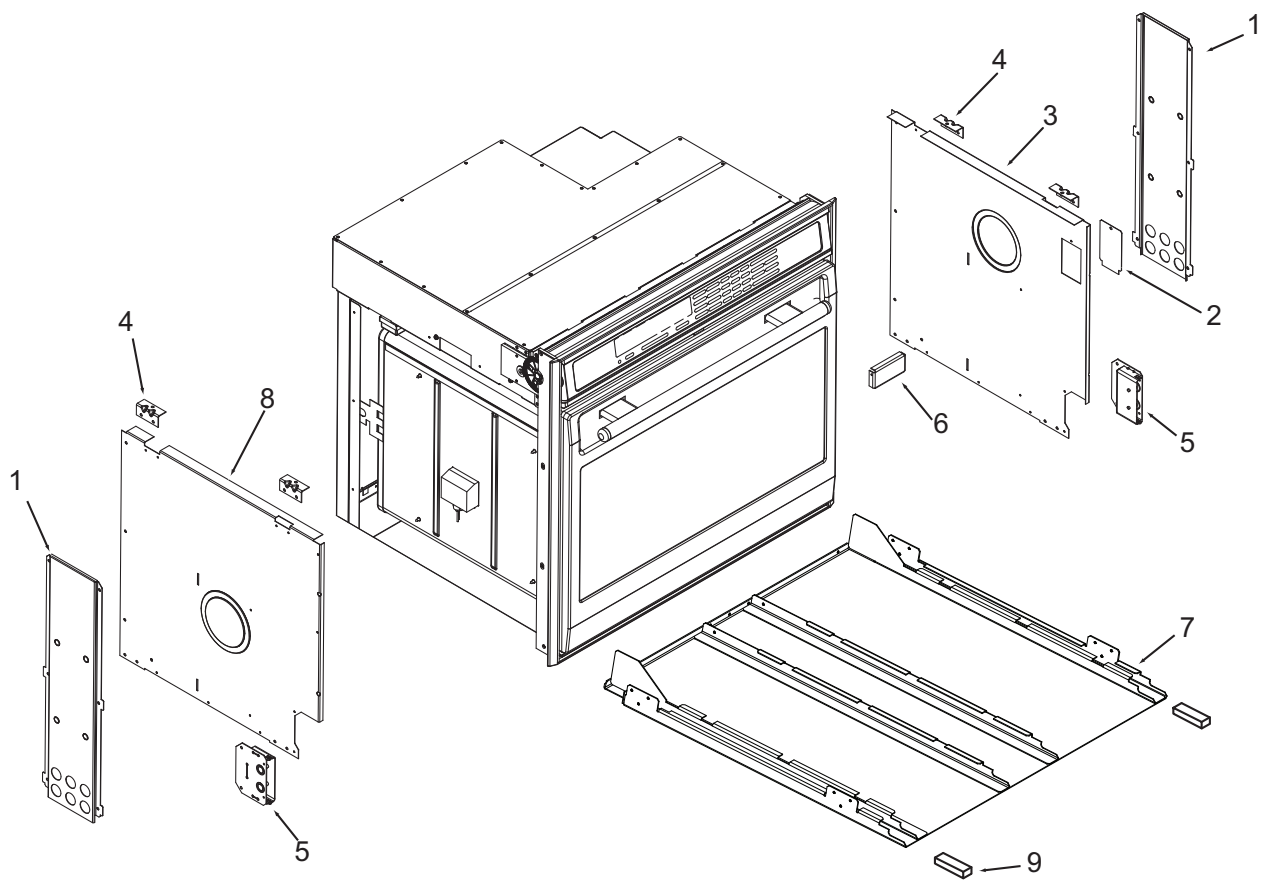

**30" Side and Base View Parts List
Single and Double Oven**

<u>Ref #</u>	<u>Part #</u>	<u>Description</u>
1	820125	Channel, Upper Venting
2	800890	Cover, Temperature Probe
3	801721	Enclosure, Rt Side 30"
4	801475	Bracket, Hold Down
5	800926	Hinge, Pocket
6	800364	Stiffener, U-Wrap
7	808421	Base, Assembly
8	801720	Enclosure, Left Side, 30"
9	N/A	Insulation, Channel Plug

**36" Side and Base View Parts List
Single Oven**

<u>Ref #</u>	<u>Part #</u>	<u>Description</u>
1	801335	Channel, Upper Venting
2	800890	Cover, Temperature Probe
3	801724	Enclosure, Rt Side
4	801475	Bracket, Hold Down
5	800926	Hinge, Pocket
6	800364	Stiffener, U-Wrap
7	804553	Base, Assembly, 36"
8	801723	Enclosure, Left Side,

Oven Side and Base Exploded View
Single and Double Oven